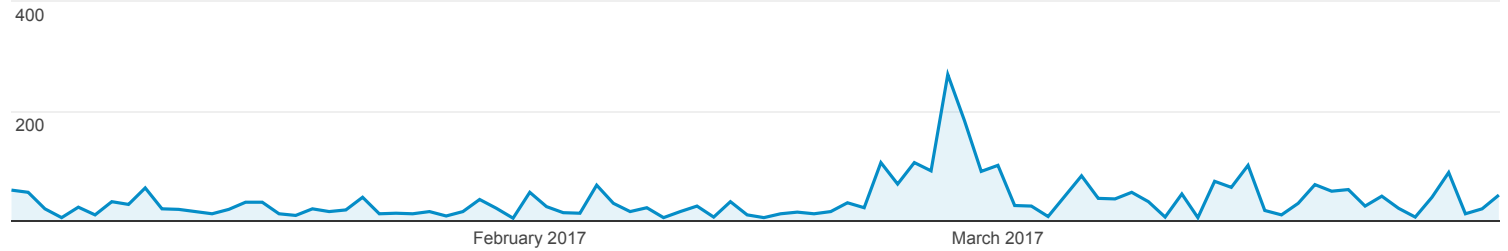

Jan 1, 2017 - Mar 31, 2017

Pages

All Users
100.00% Pageviews

Explorer

Pageviews

Page	Pageviews	Unique Pageviews	Avg. Time on Page	Entrances	Bounce Rate	% Exit	Page Value
	3,511 % of Total: 100.00% (3,511)	2,334 % of Total: 100.00% (2,334)	00:02:12 Avg for View: 00:02:12 (0.00%)	1,379 % of Total: 100.00% (1,379)	53.15% Avg for View: 53.15% (0.00%)	39.28% Avg for View: 39.28% (0.00%)	\$0.00 % of Total: 0.00% (\$0.00)
1. /	1,109 (31.59%)	804 (34.45%)	00:01:51	798 (57.87%)	46.37%	58.16%	\$0.00 (0.00%)
2. /kayaking-rafting-surfing.htm	270 (7.69%)	123 (5.27%)	00:01:16	40 (2.90%)	62.50%	18.15%	\$0.00 (0.00%)
3. /forums/forum.php	224 (6.38%)	203 (8.70%)	00:03:55	82 (5.95%)	67.07%	30.80%	\$0.00 (0.00%)
4. /forums/activity.php	136 (3.87%)	93 (3.98%)	00:02:25	7 (0.51%)	85.71%	53.68%	\$0.00 (0.00%)
5. /12.htm	133 (3.79%)	115 (4.93%)	00:04:00	114 (8.27%)	86.84%	84.96%	\$0.00 (0.00%)
6. /index.htm	58 (1.65%)	39 (1.67%)	00:03:06	8 (0.58%)	75.00%	36.21%	\$0.00 (0.00%)
7. /maldives-kayaking-rafting-surfing.htm	56 (1.59%)	27 (1.16%)	00:01:35	19 (1.38%)	73.68%	35.71%	\$0.00 (0.00%)
8. /sharebutton.to	48 (1.37%)	16 (0.69%)	00:00:00	16 (1.16%)	0.00%	33.33%	\$0.00 (0.00%)
9. /shopping.htm	41 (1.17%)	22 (0.94%)	00:02:15	5 (0.36%)	60.00%	19.51%	\$0.00 (0.00%)
10. /forums/register.php?do=addmember	39 (1.11%)	38 (1.63%)	00:07:47	1 (0.07%)	0.00%	66.67%	\$0.00 (0.00%)
11. /malaysia-kayaking-rafting-surfing.htm	36 (1.03%)	26 (1.11%)	00:01:09	20 (1.45%)	80.00%	58.33%	\$0.00 (0.00%)
12. /11.htm	35 (1.00%)	34 (1.46%)	00:00:44	34 (2.47%)	94.12%	94.29%	\$0.00 (0.00%)
13. /forums/inlinemod.php	32 (0.91%)	19 (0.81%)	00:00:31	0 (0.00%)	0.00%	6.25%	\$0.00 (0.00%)
14. /palau-kayaking-rafting-surfing.htm	24 (0.68%)	11 (0.47%)	00:01:19	1 (0.07%)	100.00%	25.00%	\$0.00 (0.00%)
15. /13.htm	19 (0.54%)	16 (0.69%)	00:00:30	14 (1.02%)	78.57%	73.68%	\$0.00 (0.00%)
16. /mail.htm	19 (0.54%)	5 (0.21%)	00:00:52	2 (0.15%)	0.00%	5.26%	\$0.00 (0.00%)
17. /argentina-kayaking-rafting-surfing.htm	18 (0.51%)	8 (0.34%)	00:01:05	3 (0.22%)	0.00%	16.67%	\$0.00 (0.00%)
18. /belize-kayaking-rafting-surfing.htm	18 (0.51%)	8 (0.34%)	00:01:35	1 (0.07%)	100.00%	11.11%	\$0.00 (0.00%)
19. /forums/login.php?do=login	18 (0.51%)	11 (0.47%)	00:01:22	0 (0.00%)	0.00%	0.00%	\$0.00 (0.00%)