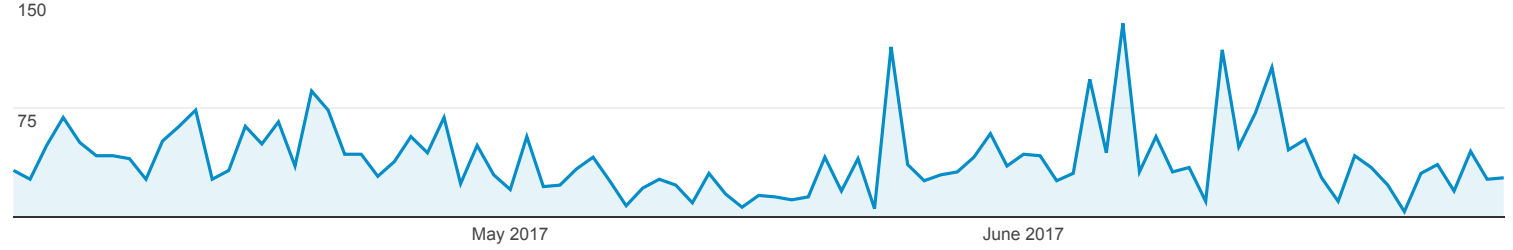

All Users
100.00% Pageviews

Explorer

Pageviews

Page	Pageviews	Unique Pageviews	Avg. Time on Page	Entrances	Bounce Rate	% Exit	Page Value
	3,625 % of Total: 100.00% (3,625)	2,791 % of Total: 100.00% (2,791)	00:02:05 Avg for View: 00:02:05 (0.00%)	1,595 % of Total: 100.00% (1,595)	67.90% Avg for View: 67.90% (0.00%)	44.00% Avg for View: 44.00% (0.00%)	\$0.00 % of Total: 0.00% (\$0.00)
1. /	974 (26.87%)	849 (30.42%)	00:02:25	833 (52.23%)	69.03%	66.84%	\$0.00 (0.00%)
2. /forums/forum.php	368 (10.15%)	289 (10.35%)	00:02:34	115 (7.21%)	81.74%	37.23%	\$0.00 (0.00%)
3. /kayaking-rafting-surfing.htm	277 (7.64%)	173 (6.20%)	00:00:51	55 (3.45%)	38.18%	19.86%	\$0.00 (0.00%)
4. /forums/activity.php	172 (4.74%)	121 (4.34%)	00:01:59	17 (1.07%)	35.29%	42.44%	\$0.00 (0.00%)
5. /12.htm	151 (4.17%)	122 (4.37%)	00:04:52	119 (7.46%)	90.76%	79.47%	\$0.00 (0.00%)
6. /rates.htm	99 (2.73%)	69 (2.47%)	00:03:17	52 (3.26%)	78.85%	51.52%	\$0.00 (0.00%)
7. /index.htm	70 (1.93%)	56 (2.01%)	00:02:44	18 (1.13%)	77.78%	54.29%	\$0.00 (0.00%)
8. /forums/register.php?do=addmember	62 (1.71%)	60 (2.15%)	00:15:02	0 (0.00%)	0.00%	41.94%	\$0.00 (0.00%)
9. /bonaire-kayaking-rafting-surfing.htm	43 (1.19%)	11 (0.39%)	00:01:04	7 (0.44%)	85.71%	16.28%	\$0.00 (0.00%)
10. /forums/forumdisplay.php?4-SUP-Stand-Up-Paddle-Boarding=	43 (1.19%)	28 (1.00%)	00:00:21	4 (0.25%)	0.00%	6.98%	\$0.00 (0.00%)
11. /11.htm	41 (1.13%)	25 (0.90%)	00:02:14	23 (1.44%)	82.61%	56.10%	\$0.00 (0.00%)
12. /forums/forumdisplay.php?11-Rafting-amp-Kayaking=	38 (1.05%)	24 (0.86%)	00:00:16	1 (0.06%)	100.00%	15.79%	\$0.00 (0.00%)
13. /forums/inlinemod.php	36 (0.99%)	23 (0.82%)	00:00:22	0 (0.00%)	0.00%	13.89%	\$0.00 (0.00%)
14. /shopping.htm	33 (0.91%)	20 (0.72%)	00:01:00	3 (0.19%)	66.67%	30.30%	\$0.00 (0.00%)
15. /contact.htm	30 (0.83%)	14 (0.50%)	00:00:15	9 (0.56%)	44.44%	20.00%	\$0.00 (0.00%)
16. /forums/forumdisplay.php?5-Canoeing=	27 (0.74%)	15 (0.54%)	00:00:32	2 (0.13%)	0.00%	3.70%	\$0.00 (0.00%)
17. /costarica-kayaking-rafting-surfing.htm	23 (0.63%)	14 (0.50%)	00:01:03	9 (0.56%)	66.67%	39.13%	\$0.00 (0.00%)
18. /disclaimer.htm	23 (0.63%)	8 (0.29%)	00:00:37	5 (0.31%)	60.00%	17.39%	\$0.00 (0.00%)
19. /traffic.htm	22 (0.61%)	10 (0.36%)	00:00:44	3 (0.19%)	66.67%	27.27%	\$0.00 (0.00%)