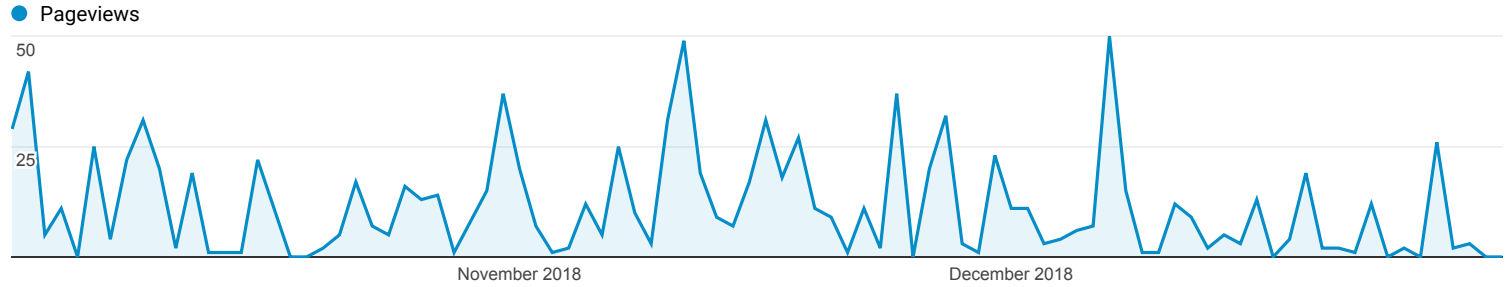

Pages

All Users
100.00% Pageviews

Oct 1, 2018 - Dec 31, 2018

Explorer

Page	Pageviews	Unique Pageviews	Avg. Time on Page	Entrances	Bounce Rate	% Exit	Page Value
	1,055 % of Total: 100.00% (1,055)	793 % of Total: 100.00% (793)	00:01:55 Avg for View: 00:01:55 (0.00%)	498 % of Total: 100.00% (498)	68.07% Avg for View: 68.07% (0.00%)	47.20% Avg for View: 47.20% (0.00%)	\$0.00 % of Total: 0.00% (\$0.00)
1. /kayaking-rafting-surfing.htm	219 (20.76%)	134 (16.90%)	00:01:45	124 (24.90%)	58.06%	41.10%	\$0.00 (0.00%)
2. /	209 (19.81%)	177 (22.32%)	00:08:23	177 (35.54%)	81.92%	84.69%	\$0.00 (0.00%)
3. /forums/forum.php	42 (3.98%)	23 (2.90%)	00:00:17	5 (1.00%)	40.00%	19.05%	\$0.00 (0.00%)
4. /shopping.htm	40 (3.79%)	31 (3.91%)	00:05:33	10 (2.01%)	80.00%	47.50%	\$0.00 (0.00%)
5. /forums/register.php?do=addmember	38 (3.60%)	35 (4.41%)	00:02:41	1 (0.20%)	100.00%	57.89%	\$0.00 (0.00%)
6. /forums/login.php?do=login	33 (3.13%)	12 (1.51%)	00:00:44	0 (0.00%)	0.00%	30.30%	\$0.00 (0.00%)
7. /12.htm	32 (3.03%)	26 (3.28%)	00:01:09	26 (5.22%)	88.46%	81.25%	\$0.00 (0.00%)
8. /forums/newthread.php?do=newthread&f=11	25 (2.37%)	15 (1.89%)	00:02:09	11 (2.21%)	36.36%	32.00%	\$0.00 (0.00%)
9. /rates.htm	24 (2.27%)	18 (2.27%)	00:00:41	14 (2.81%)	78.57%	58.33%	\$0.00 (0.00%)
10. /forums/register.php?s=a48eafd7b52638265b68609ccce3e597	19 (1.80%)	18 (2.27%)	00:02:40	18 (3.61%)	16.67%	15.79%	\$0.00 (0.00%)
11. /forums/activity.php	17 (1.61%)	6 (0.76%)	00:00:05	0 (0.00%)	0.00%	11.76%	\$0.00 (0.00%)
12. /11.htm	14 (1.33%)	10 (1.26%)	00:03:04	10 (2.01%)	70.00%	71.43%	\$0.00 (0.00%)
13. /forums/member.php?38122-Alissa=	13 (1.23%)	9 (1.13%)	00:00:10	9 (1.81%)	88.89%	69.23%	\$0.00 (0.00%)
14. /forums/profile.php?do=editprofile	11 (1.04%)	6 (0.76%)	00:00:25	0 (0.00%)	0.00%	0.00%	\$0.00 (0.00%)
15. /forums/forumdisplay.php?11-Rafting-amp-Kayaking=	10 (0.95%)	7 (0.88%)	00:00:27	0 (0.00%)	0.00%	0.00%	\$0.00 (0.00%)
16. /forums/member.php?37605-cmlilasmt=&tab=activitystream&type=friends	10 (0.95%)	10 (1.26%)	00:00:07	10 (2.01%)	50.00%	50.00%	\$0.00 (0.00%)
17. /traffic.htm	10 (0.95%)	3 (0.38%)	00:04:17	3 (0.60%)	66.67%	20.00%	\$0.00 (0.00%)
18. /egypt-kayaking-rafting-surfing.htm	8 (0.76%)	4 (0.50%)	00:00:16	3 (0.60%)	33.33%	37.50%	\$0.00 (0.00%)
19. /forums/usercp.php	8 (0.76%)	5 (0.63%)	00:00:18	0 (0.00%)	0.00%	0.00%	\$0.00 (0.00%)